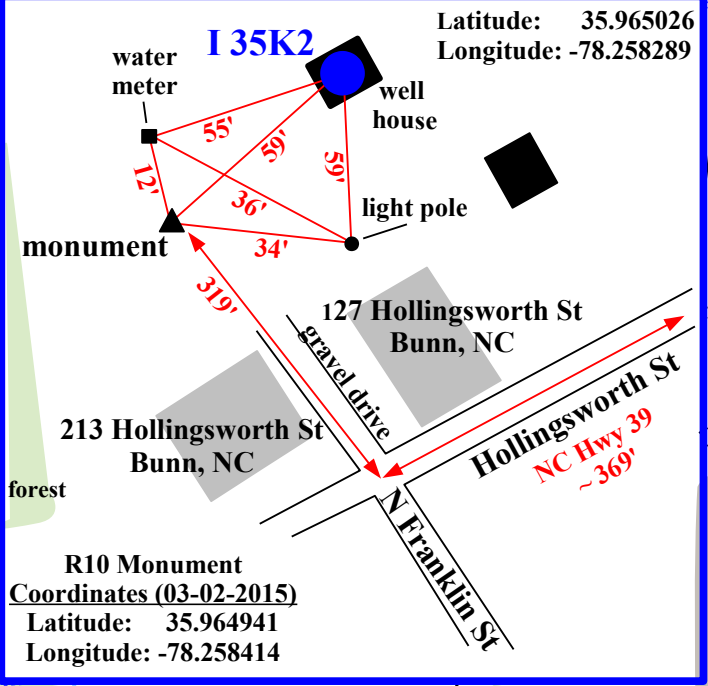

Site Map
North Carolina
Monitoring Well Network
Bunn Site, I 35K
Bunn, Franklin County, NC

NOTE: This map is for informational purposes only. It does not authorize any party to enter onto any lands depicted herein.

Bunn
Monitoring
Station
(1 well)

500 ft